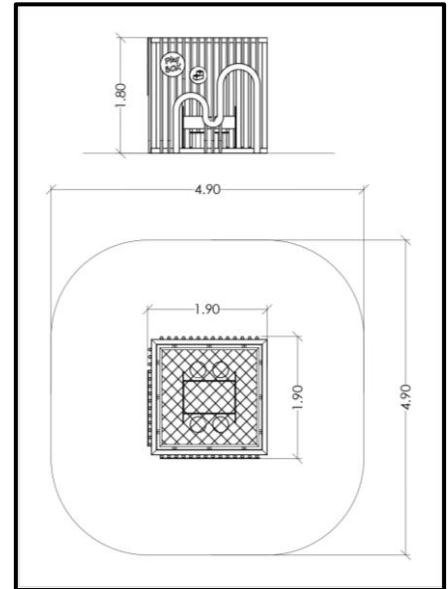

### INFORMATION ABOUT PRODUCT

Minimum Space	490x490x180 cm
Impact Protection net	21,90 m <sup>2</sup>
Dimensions	190x190 cm
Overall Height	180 cm
Free falling height	<60 cm
Foundations	1 pcs
Availability of spare parts	YES
Product complies with EN 1176	YES
Age range	1,5-14
Amount of users	8